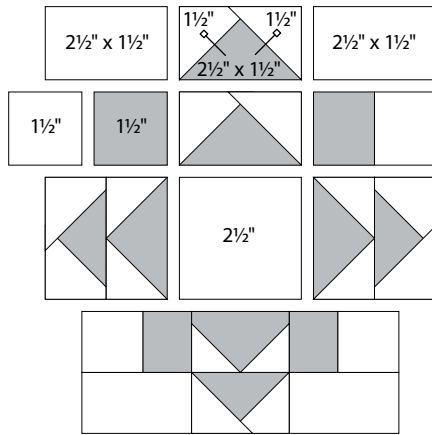

moda

Sampler Block Shuffle

6" x 6" finished

**Cutting
Print**

8-2½" x 1½" rectangles
4-1½" squares

Background

1-2½" square
4-2½" x 1½" rectangles
20-1½" squares

 - Easy Corner Triangle

Color Option

12

To learn more, visit: ibheitland.wix.com/zenchic

ZENCHIC

moda

Sampler Block Shuffle

6" x 6" finished

**Cutting
Print**

8-2½" x 1½" rectangles
4-1½" squares

Background

1-2½" square
4-2½" x 1½" rectangles
20-1½" squares

 - Easy Corner Triangle

Color Option

12

To learn more, visit: ibheitland.wix.com/zenchic

ZENCHIC