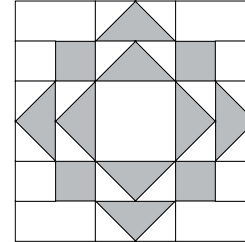

moda

Sampler Block Shuffle

6" x 6" finished

**Cutting
Print**

8-2½" x 1½" rectangles
4-1½" squares

Background

1-2½" square
4-2½" x 1½" rectangles
20-1½" squares

 - Easy Corner Triangle

Color Option

12

To learn more, visit: ibheitland.wix.com/zenchic

ZENCHIC

moda

Sampler Block Shuffle

6" x 6" finished

**Cutting
Print**

8-2½" x 1½" rectangles
4-1½" squares

Background

1-2½" square
4-2½" x 1½" rectangles
20-1½" squares

 - Easy Corner Triangle

Color Option

12

To learn more, visit: ibheitland.wix.com/zenchic

ZENCHIC