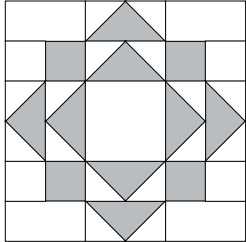

moda

Sampler Block Shuffle

6" x 6" finished

**Cutting
Print**

8-2½" x 1½" rectangles
4-1½" squares

Background

1-2½" square
4-2½" x 1½" rectangles
20-1½" squares

 - Easy Corner Triangle

Color Option

12

To learn more, visit: ibheitland.wix.com/zenchic

ZENCHIC

moda

Sampler Block Shuffle

6" x 6" finished

**Cutting
Print**

8-2½" x 1½" rectangles
4-1½" squares

Background

1-2½" square
4-2½" x 1½" rectangles
20-1½" squares

 - Easy Corner Triangle

Color Option

12

To learn more, visit: ibheitland.wix.com/zenchic

ZENCHIC