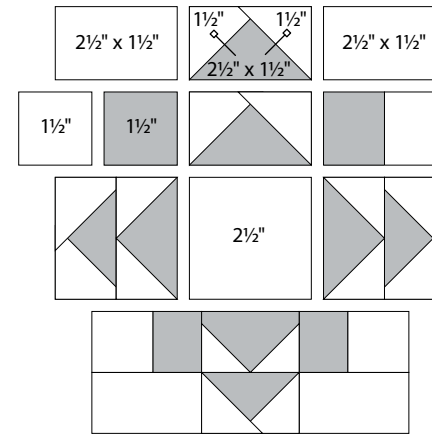

moda

Sampler Block Shuffle

6" x 6" finished

**Cutting
Print**

8-2½" x 1½" rectangles
4-1½" squares

Background

1-2½" square
4-2½" x 1½" rectangles
20-1½" squares

 - Easy Corner Triangle

Color Option

12

To learn more, visit: ibheitland.wix.com/zenchic

ZENCHIC

moda

Sampler Block Shuffle

6" x 6" finished

**Cutting
Print**

8-2½" x 1½" rectangles
4-1½" squares

Background

1-2½" square
4-2½" x 1½" rectangles
20-1½" squares

 - Easy Corner Triangle

Color Option

12

To learn more, visit: ibheitland.wix.com/zenchic

ZENCHIC