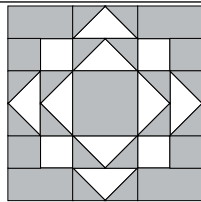

moda

Sampler Block Shuffle

6" x 6" finished

**Cutting
Print**

8-2½" x 1½" rectangles
4-1½" squares

Background

1-2½" square
4-2½" x 1½" rectangles
20-1½" squares

 - Easy Corner Triangle

Color Option

12

To learn more, visit: ibheitland.wix.com/zenchic

ZENCHIC

moda

Sampler Block Shuffle

6" x 6" finished

**Cutting
Print**

8-2½" x 1½" rectangles
4-1½" squares

Background

1-2½" square
4-2½" x 1½" rectangles
20-1½" squares

 - Easy Corner Triangle

Color Option

12

To learn more, visit: ibheitland.wix.com/zenchic

ZENCHIC