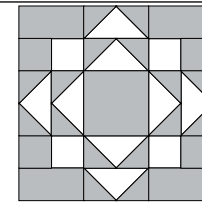

moda

Sampler Block Shuffle

6" x 6" finished

**Cutting
Print**

8-2½" x 1½" rectangles
4-1½" squares

Background

1-2½" square
4-2½" x 1½" rectangles
20-1½" squares

 - Easy Corner Triangle

8-2½" x 1½" rectangles
4-1½" squares

Background

1-2½" square
4-2½" x 1½" rectangles
20-1½" squares

 - Easy Corner Triangle

Color Option

12

To learn more, visit: ibheitland.wix.com/zenchic

ZENCHIC